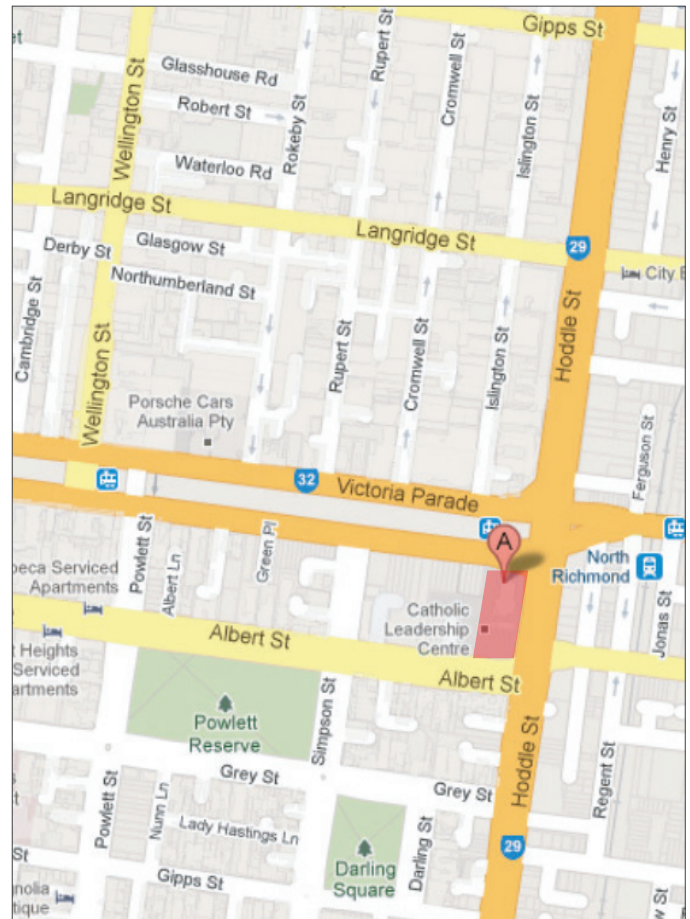

### Train

North Richmond Station (on the Hurstbridge/Mernda train lines) is a 200-metre walk to the CLC along Victoria Parade.

303 City to Ringwood North via Park Road 305 City to The Pines SC via Eastern Freeway 309 City to Donvale via Reynolds Road

318 City to Deep Creek

350 City to Latrobe University via Eastern Freeway

905 City to The Pines SC via Eastern Freeway and Templestowe

906 City to Warrandyte via The Pines SC

907 City to Mitcham via Doncaster Road

908 City to The Pines SC via Eastern Freeway.

For further details visit <http://ptv.vic.gov.au>.

Public car parks within walking distance of the CLC include:

- Tribeca Car Park (161 Albert Street, East Melbourne)
- Care Park (35 Elizabeth Street, Richmond – entry via Butler Street)
- Care Park (79 Victoria Parade, Collingwood – entry via Wellington Street).